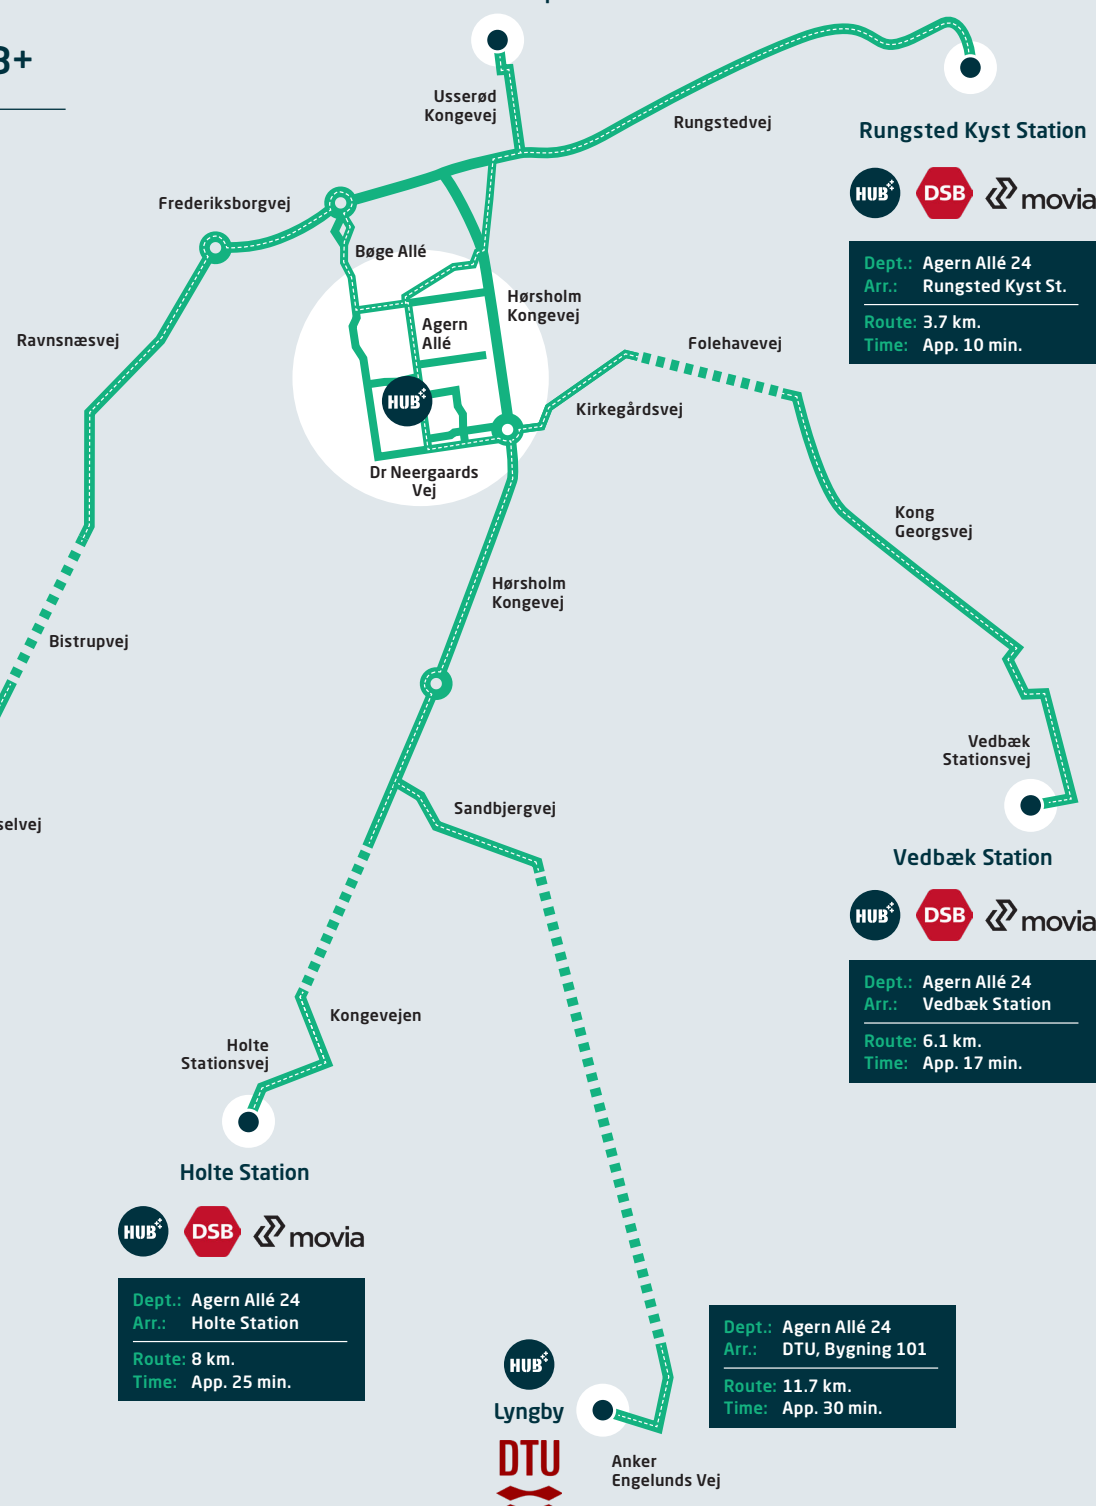

# Popular routes with the shared electric Dott bikes

You can find Dott bikes at HUB+

Book here

Dept.: Agern Allé 24  
Arr.: Hørsholm Midtpunkt  
Route: 1,9 km.  
Time: App. 6 min.

Hørsholm Midtpunkt

Rungsted Kyst Station

Dept.: Agern Allé 24  
Arr.: Rungsted Kyst St.  
Route: 3,7 km.  
Time: App. 10 min.

Dept.: Agern Allé 24  
Arr.: Birkørød Station  
Route: 7,9 km.  
Time: App. 25 min.

Dept.: Agern Allé 24  
Arr.: Vedbæk Station  
Route: 6,1 km.  
Time: App. 17 min.

Dept.: Agern Allé 24  
Arr.: Holte Station  
Route: 8 km.  
Time: App. 25 min.

Lyngby

Dept.: Agern Allé 24  
Arr.: DTU, Bygning 101  
Route: 11,7 km.  
Time: App. 30 min.