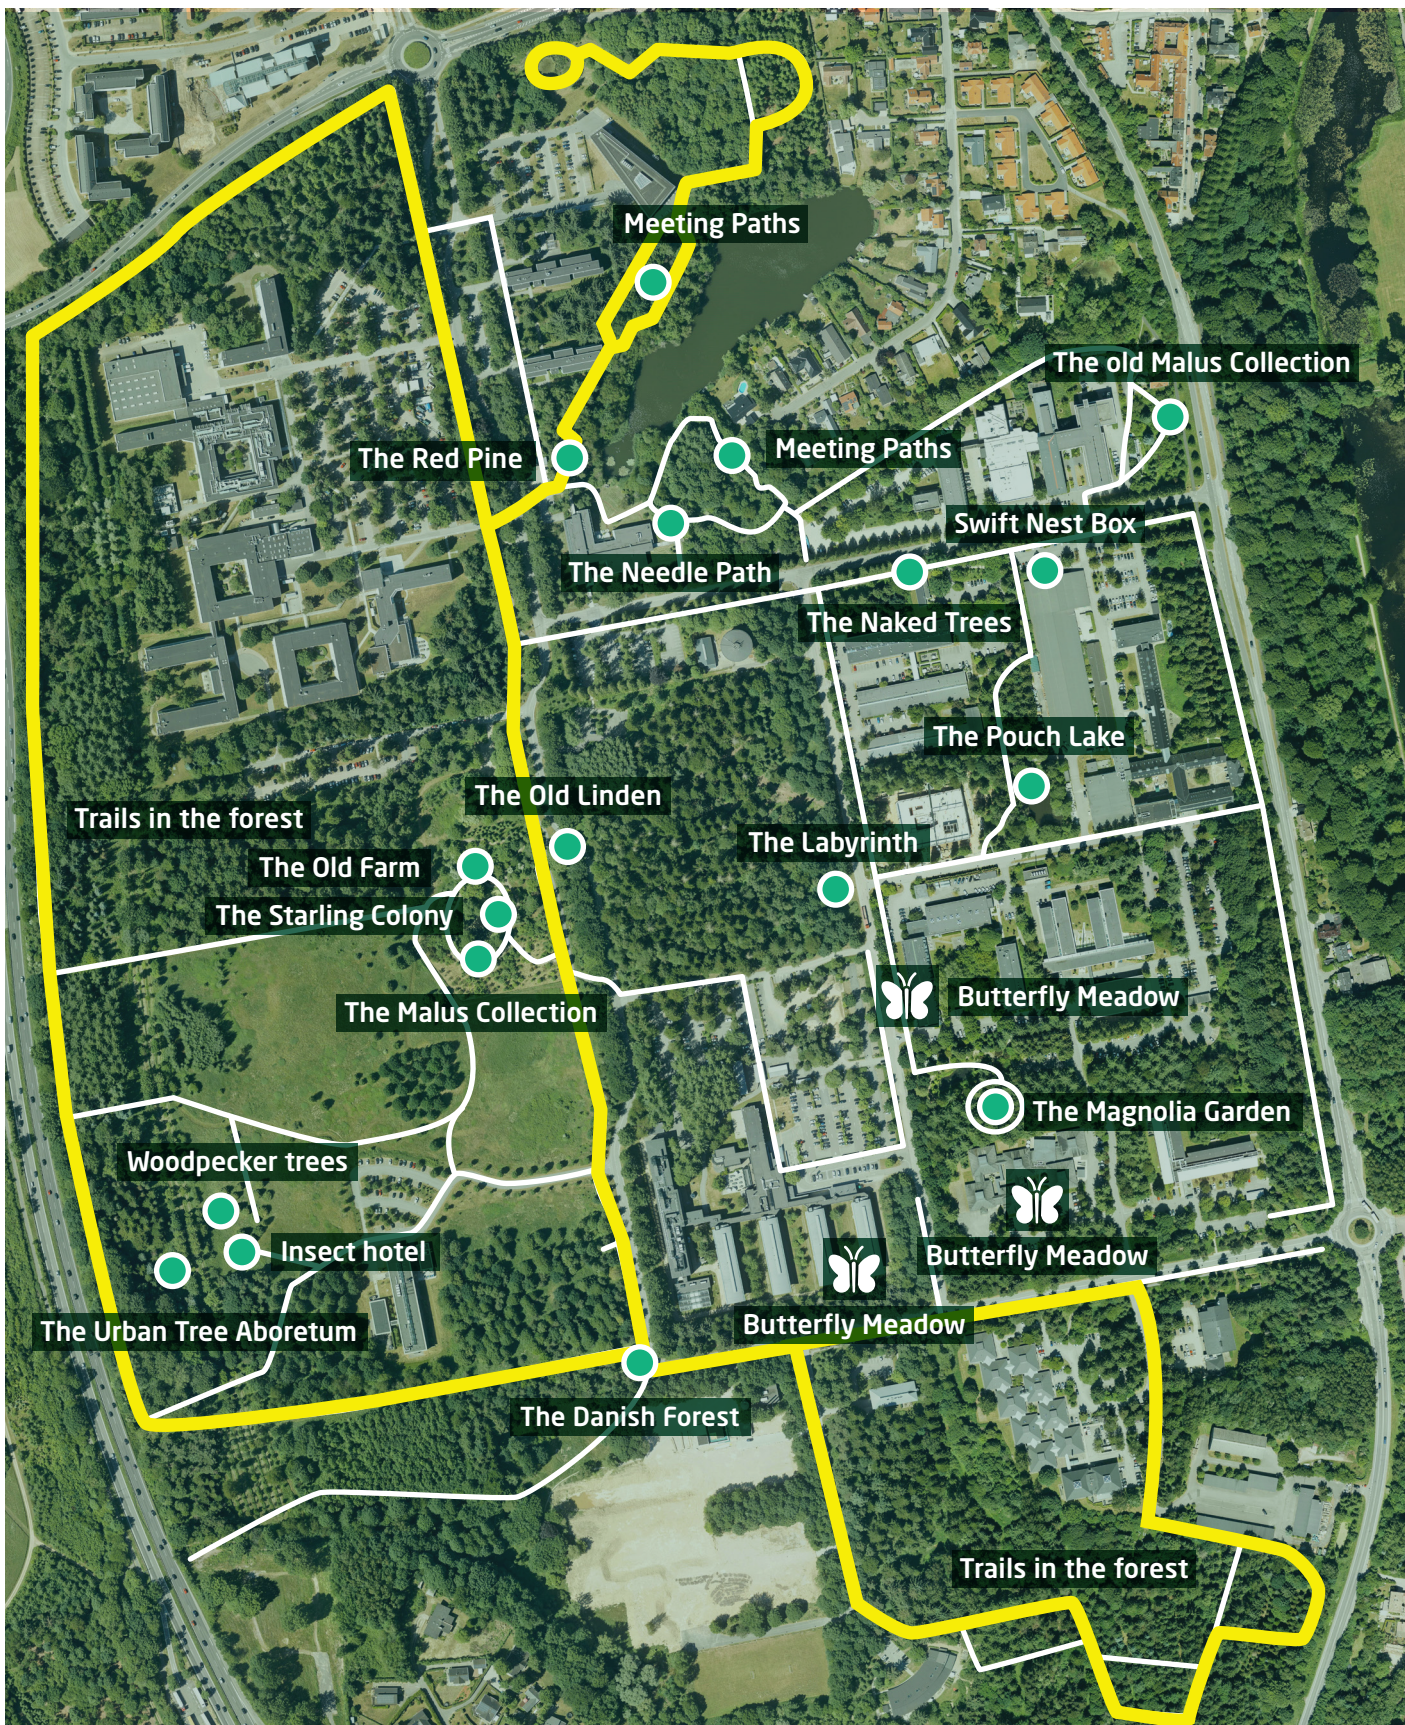

## The Recreative Route

Surfaces: Mixed

Distance: 2,7 km

# Walk and talk routes in DTU Science Park

## The Runner's Recreative Route

Surfaces: Mixed

Distance: 5 km

## The Aboretum Route

Surfaces: Mixed

Distance: 2,5 km