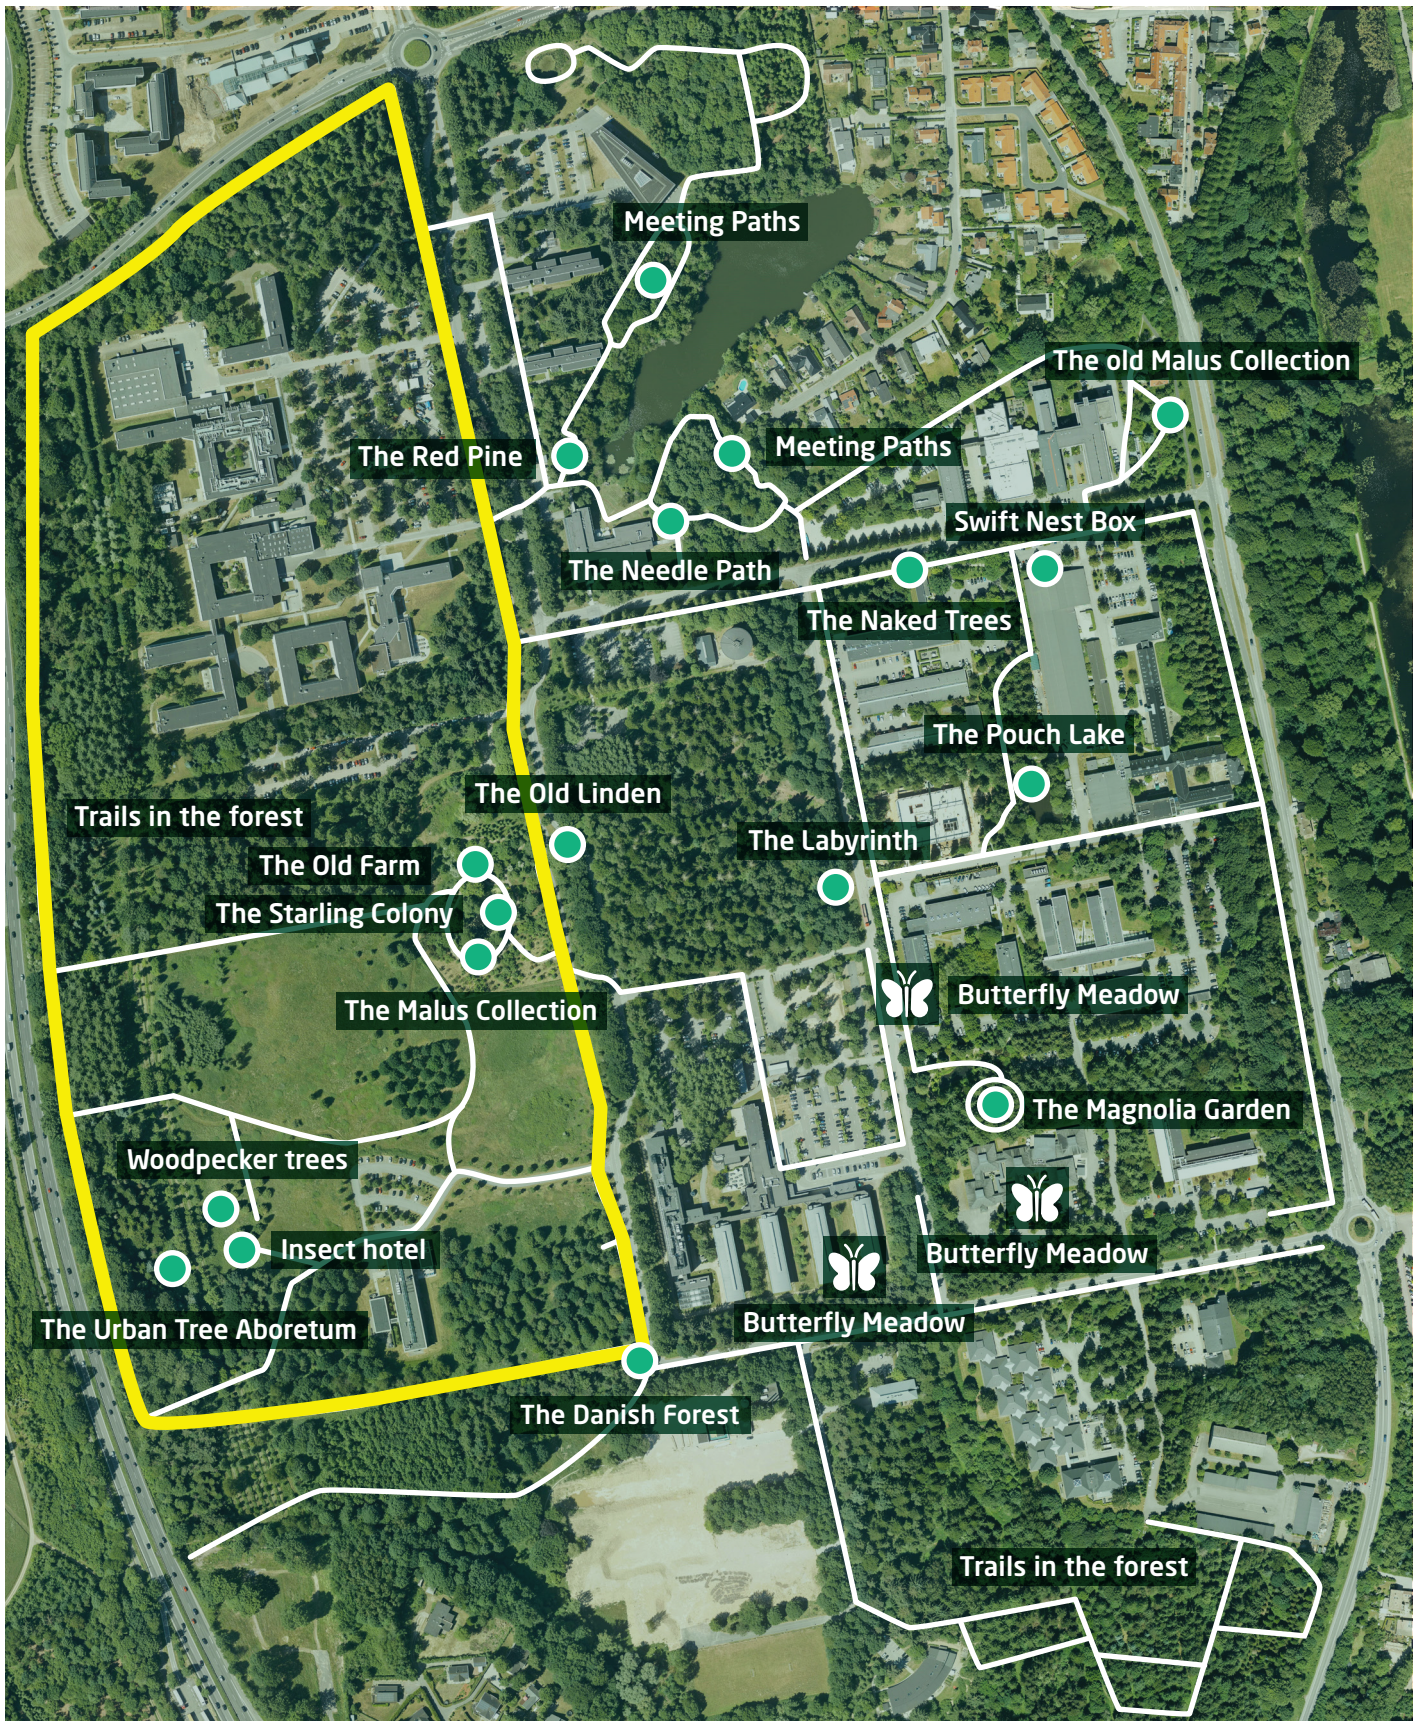

Walk and talk routes in DTU Science Park

The Recreative Route

Surfaces: Mixed

Distance: 2,7 km