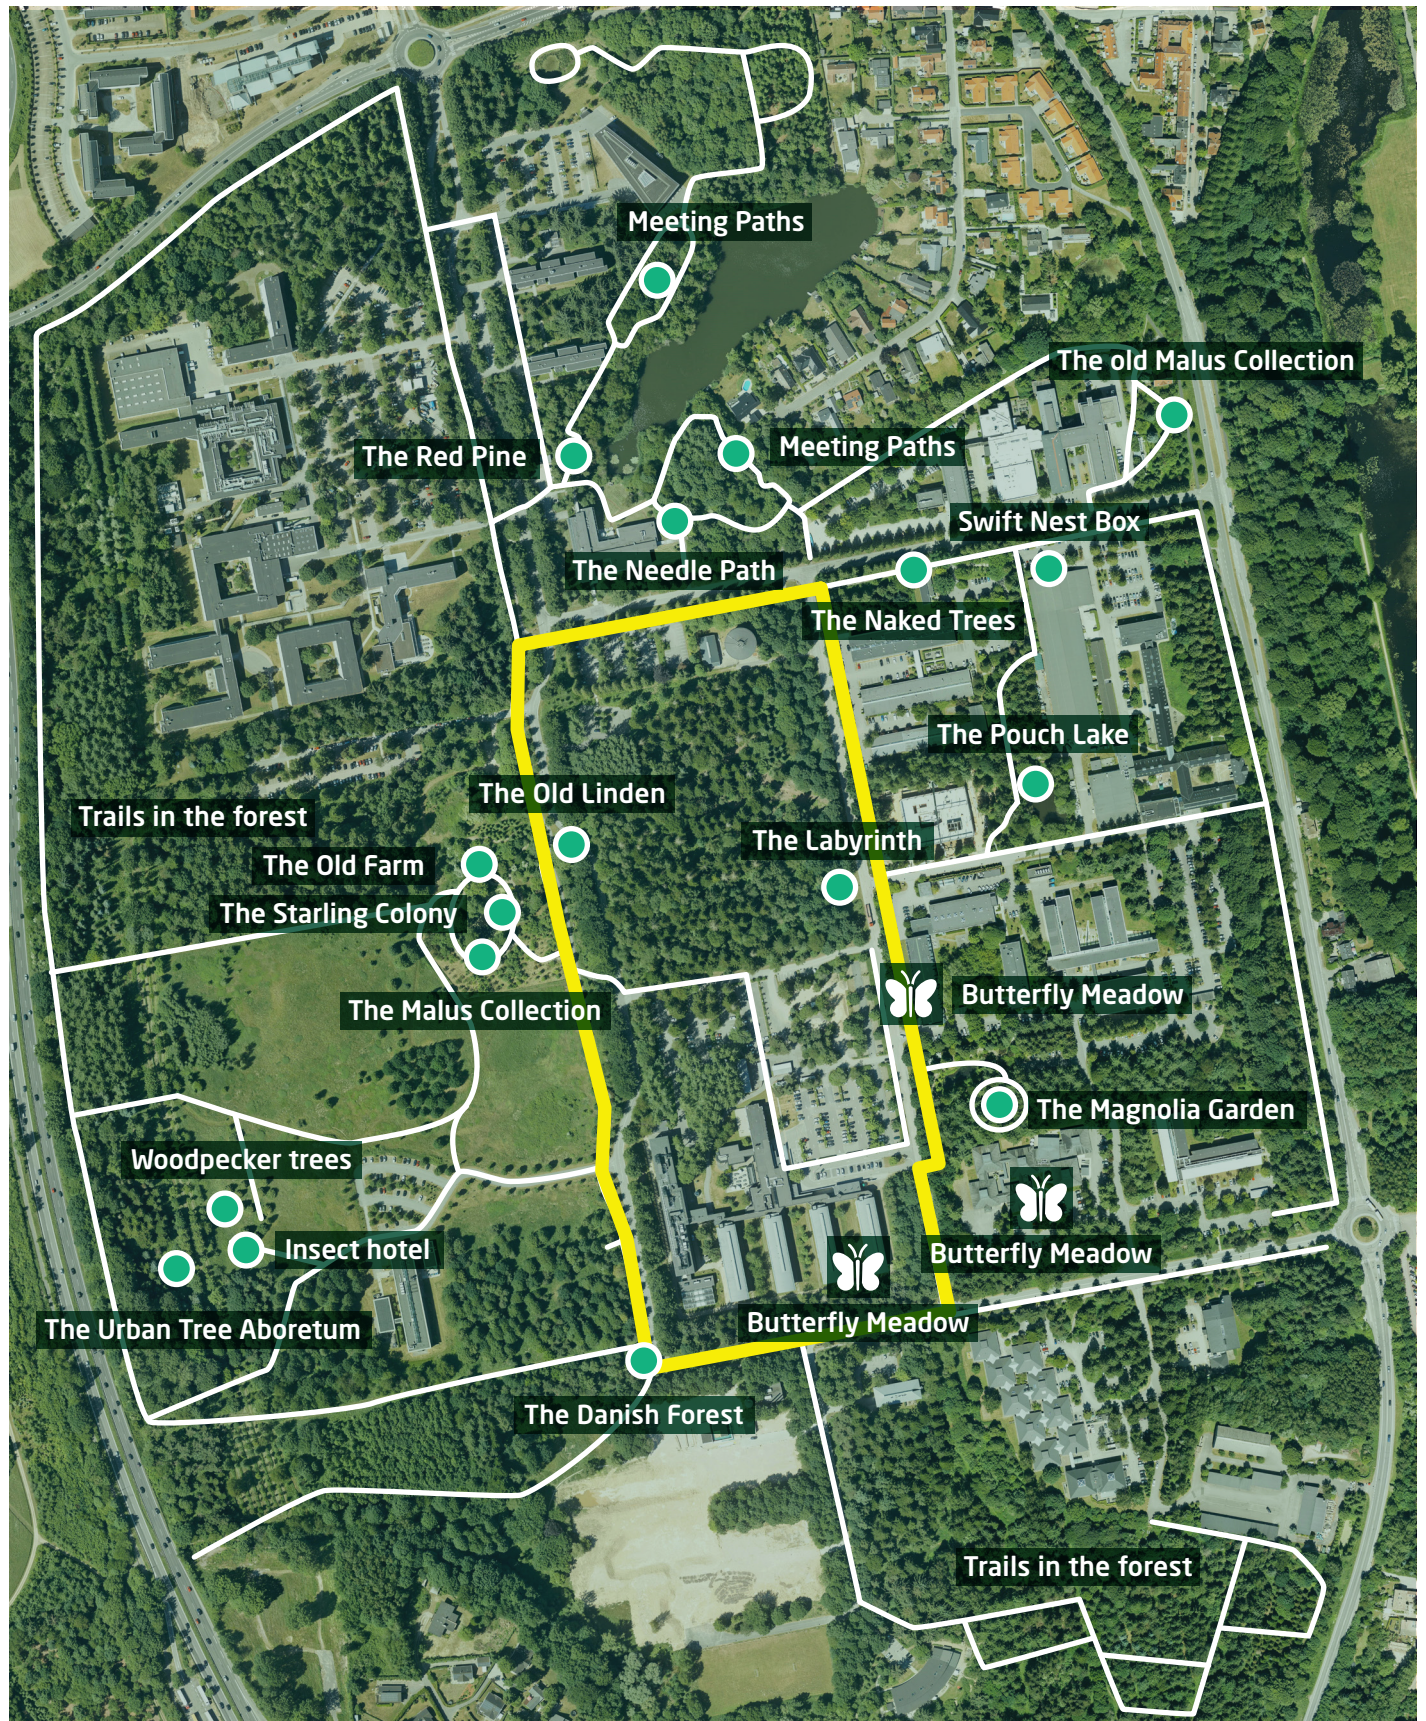

# Walk and talk routes in DTU Science Park

## The Short Break Route

Surface: Hard

Distance: 1,5 km

## The Aboretum Route

Surfaces: Mixed

Distance: 2,5 km