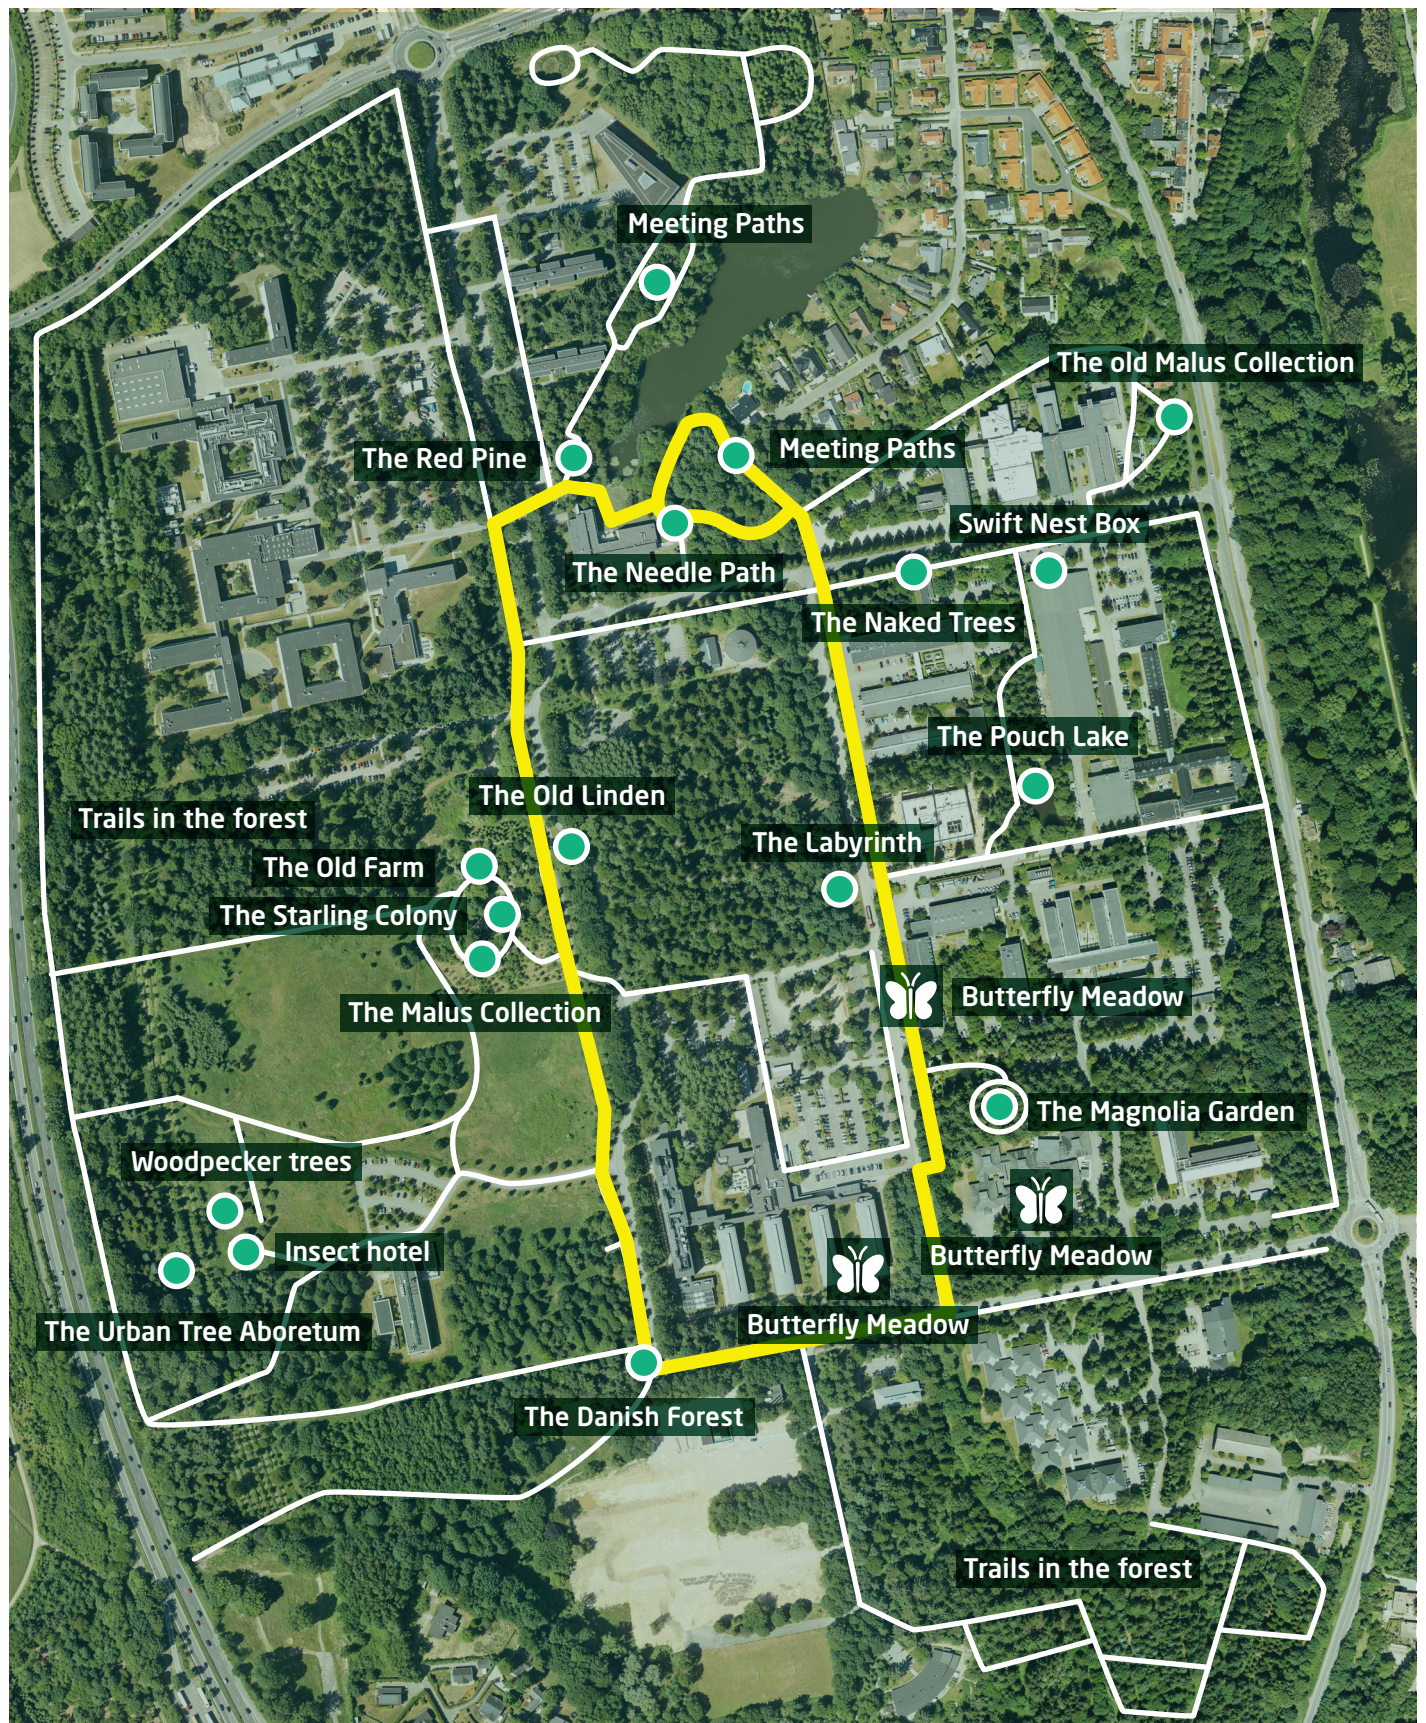

Walk and talk routes in DTU Science Park

The Puemosen route

Surfaces: Mixed

Distance: 2,0 km