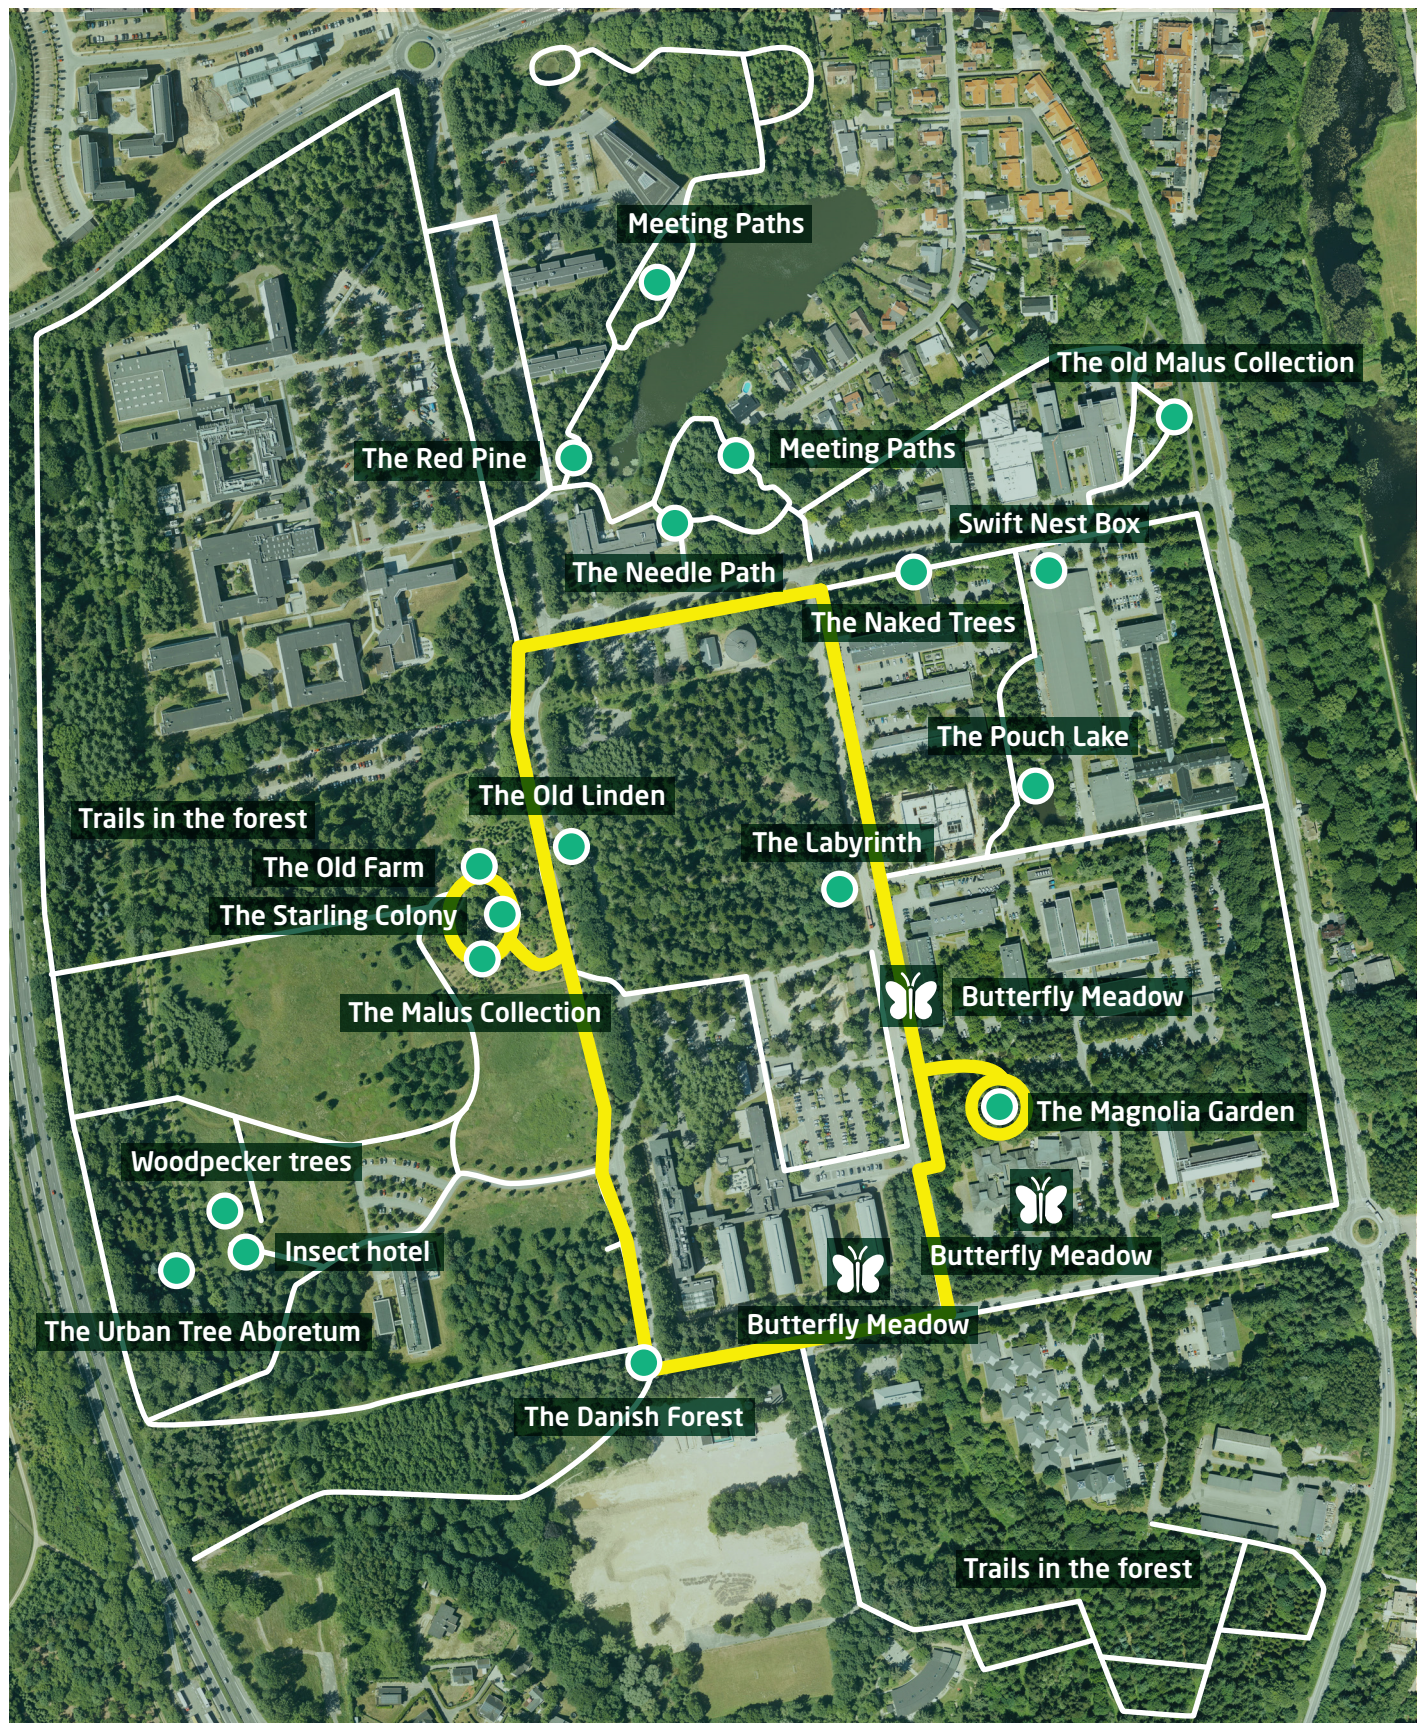

## The Short Break Route

Surface: Hard

Distance: 1,5 km

# Walk and talk routes in DTU Science Park

## The Collection Route

Surfaces: Hard surface and hard gravel

Distance: 2,1 km

## The Aboretum Route

Surfaces: Mixed

Distance: 2,5 km